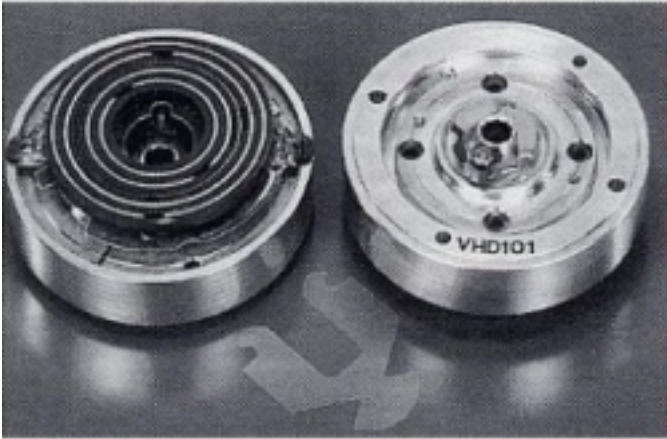

E-83 = VHD 101 - TESTINA VIDEO, MODELLO PHILIPS.

€165,44

E-83 = VHD 101 - TESTINA VIDEO, MODELLO PHILIPS. [[Dettagli...]](#)